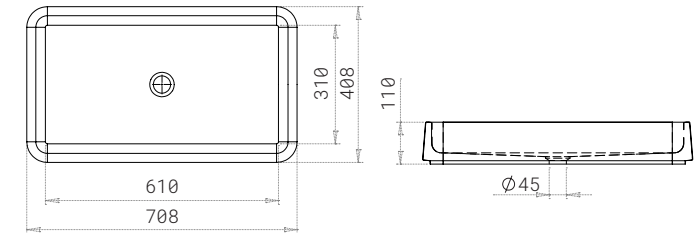

Materials

- White Carrara Marble
- Deep Grey Marble

Waste Detail

Compatible with most branded waste variants. Bespoke wastes can be accommodated.