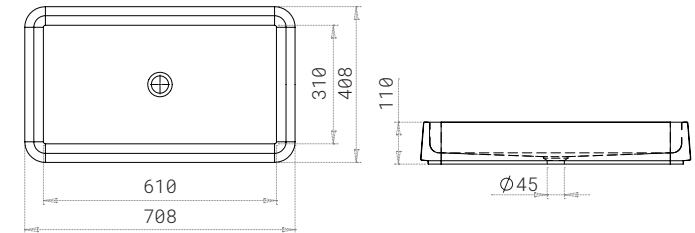

Materials

- White Carrara Marble
- Deep Grey Marble

Waste Detail

Compatible with most branded waste variants. Bespoke wastes can be accommodated.