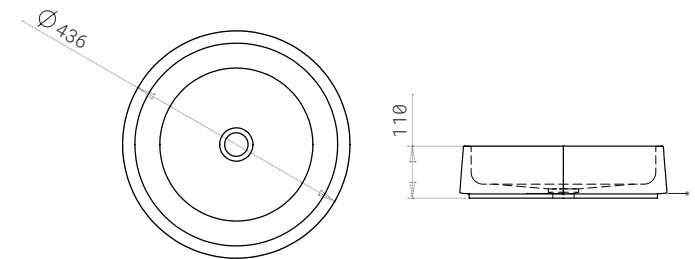

FK02: CM/E - White Carrara Marble Circular Design

FK02: GM/E - Deep Grey Marble Circular Design

Description of basin

Frassk series comprises of luxurious basins carved from a single solid block of marble. This free-flowing form is uninterrupted by hardware which instead is mounted on a vanity top or wall. This contemporary basin range is destined to be a design classic created by Paul Crofts studio.